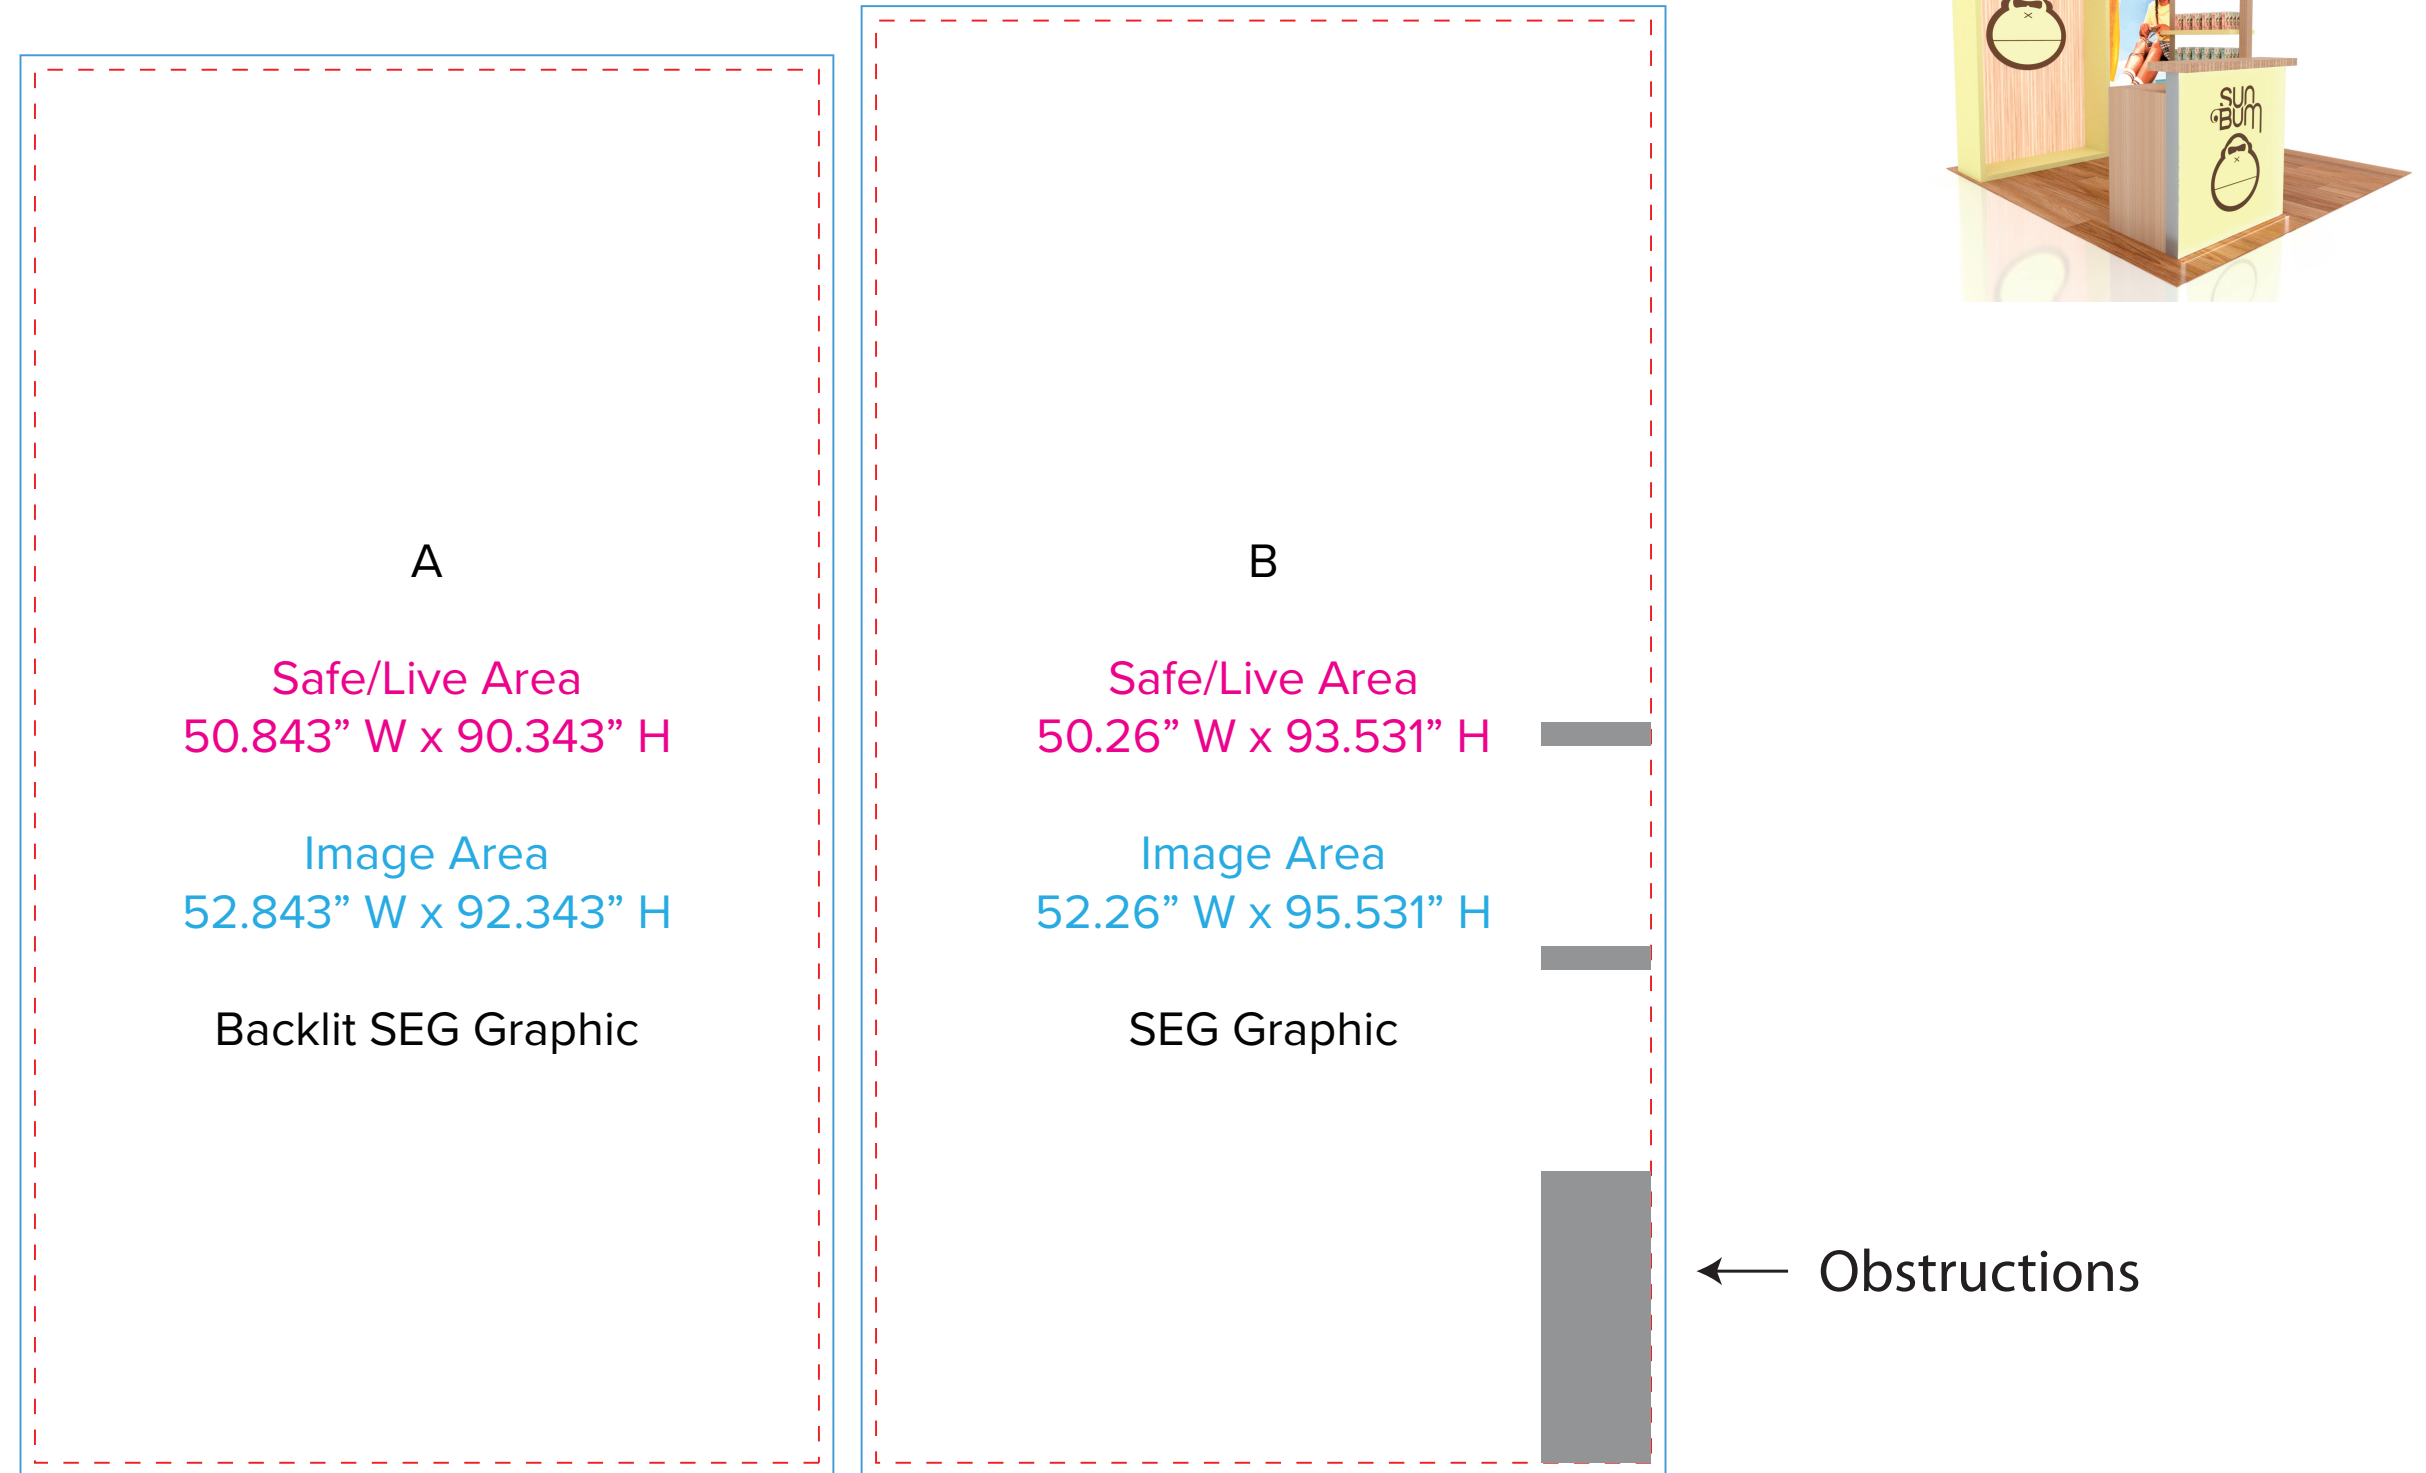

# Graphic Template Backwall Graphics

NOTE: All Raster Art (jpg, tiff,psd, png, etc.) must be at least 100 dpi at print size.  
Standard kits are often customized. Please check with Customer Service to ensure that this template matches your specific job.

# Graphic Template Counter Graphic

Obstruction →

NOTE: All Raster Art (jpg, tiff,psd, png, etc.) must be at least 100 dpi at print size.

Standard kits are often customized. Please check with Customer Service to ensure that this template matches your specific job.