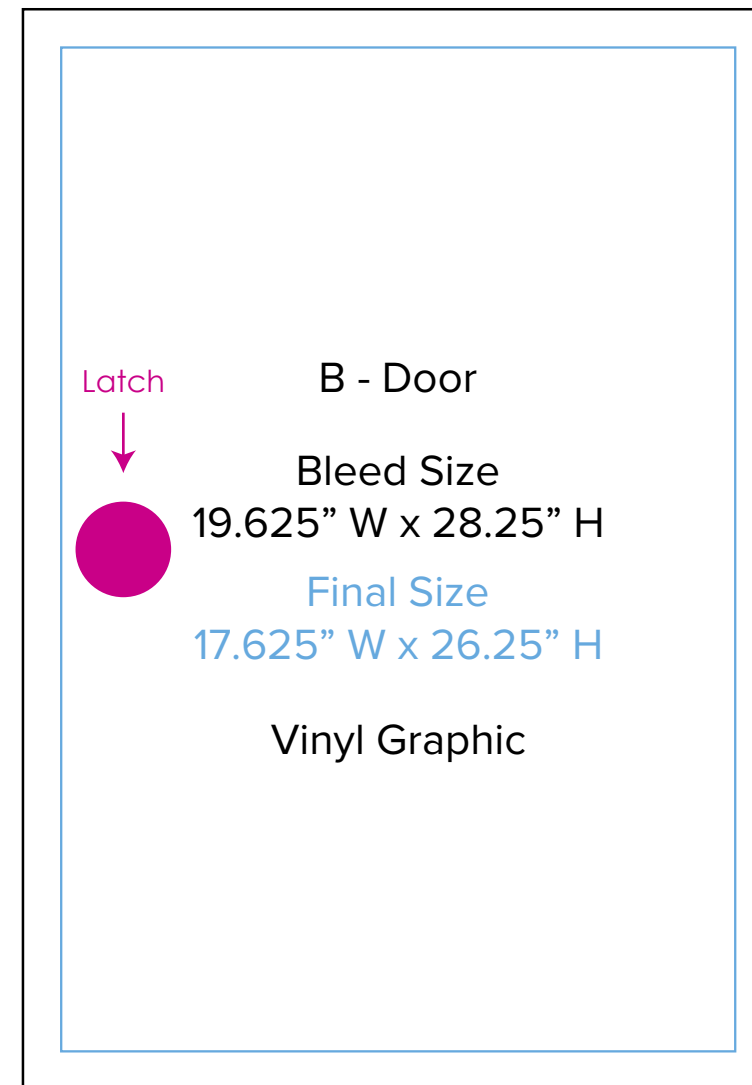

Graphic Template

Square Pedestal – Vinyl Graphic

Door graphic **NOT** included. Please request pricing.

NOTE: All Raster Art (jpg, tiff,psd, png, etc.) must be at least 100 dpi at print size.
Standard kits are often customized. Please check with Customer Service to ensure that this template matches your specific job.